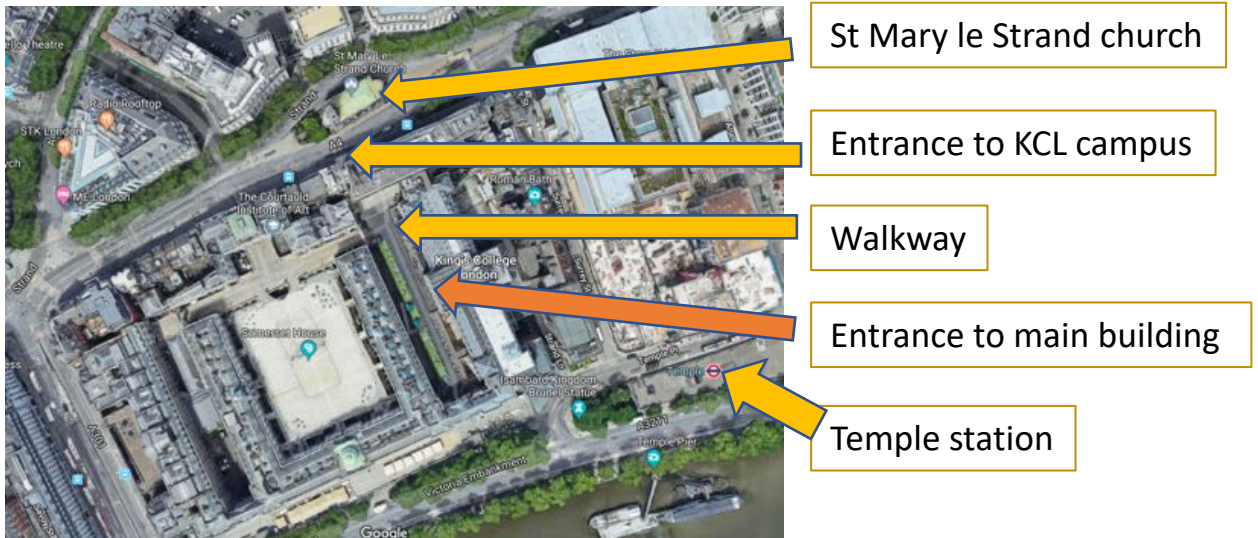

Location of the event on King's campus

The entrance to King's College campus is immediately opposite St Mary le Strand Church in the Strand. The church is located between the two junctions of Aldwych and the Strand.

If approaching from the Charing Cross (west) end of the Strand, it is just after Somerset House. From the Fleet Street end (east) and Temple underground station it is just after Surrey Street.

Please sign in at reception and then proceed down the walkway (below left) and enter the building via the main door (below, right). We will be there to welcome you in the foyer.